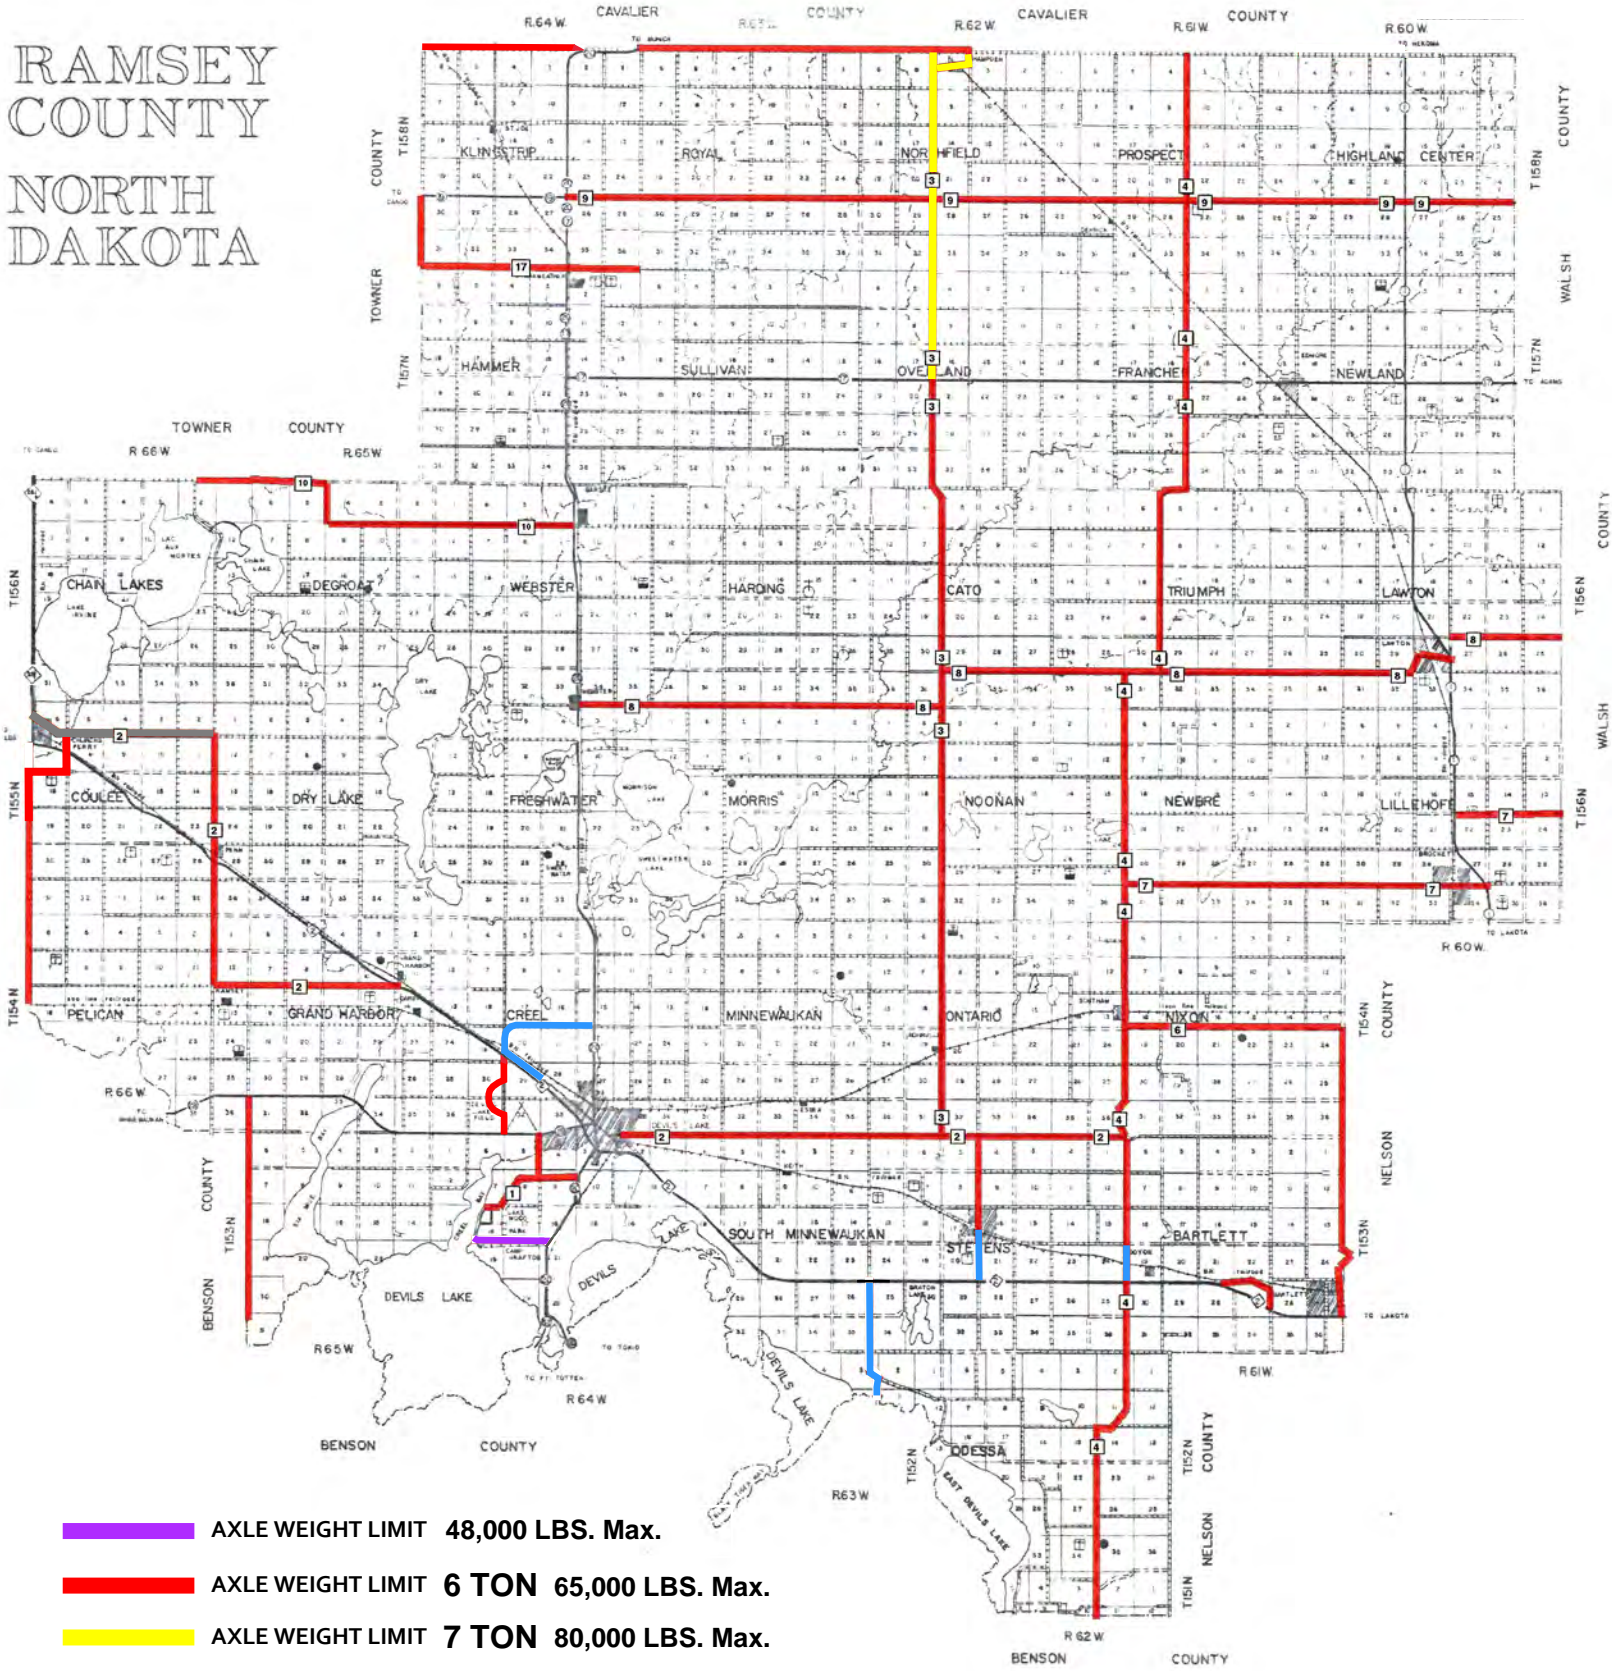

# CURRENT WEIGHT RESTRICTION Ramsey County Roads

RAMSEY  
COUNTY  
NORTH  
DAKOTA

- AXLE WEIGHT LIMIT **48,000 LBS. Max.**
- AXLE WEIGHT LIMIT **6 TON 65,000 LBS. Max.**
- AXLE WEIGHT LIMIT **7 TON 80,000 LBS. Max.**
- AXLE WEIGHT LIMIT **8 TON 95,000 LBS. Max.**